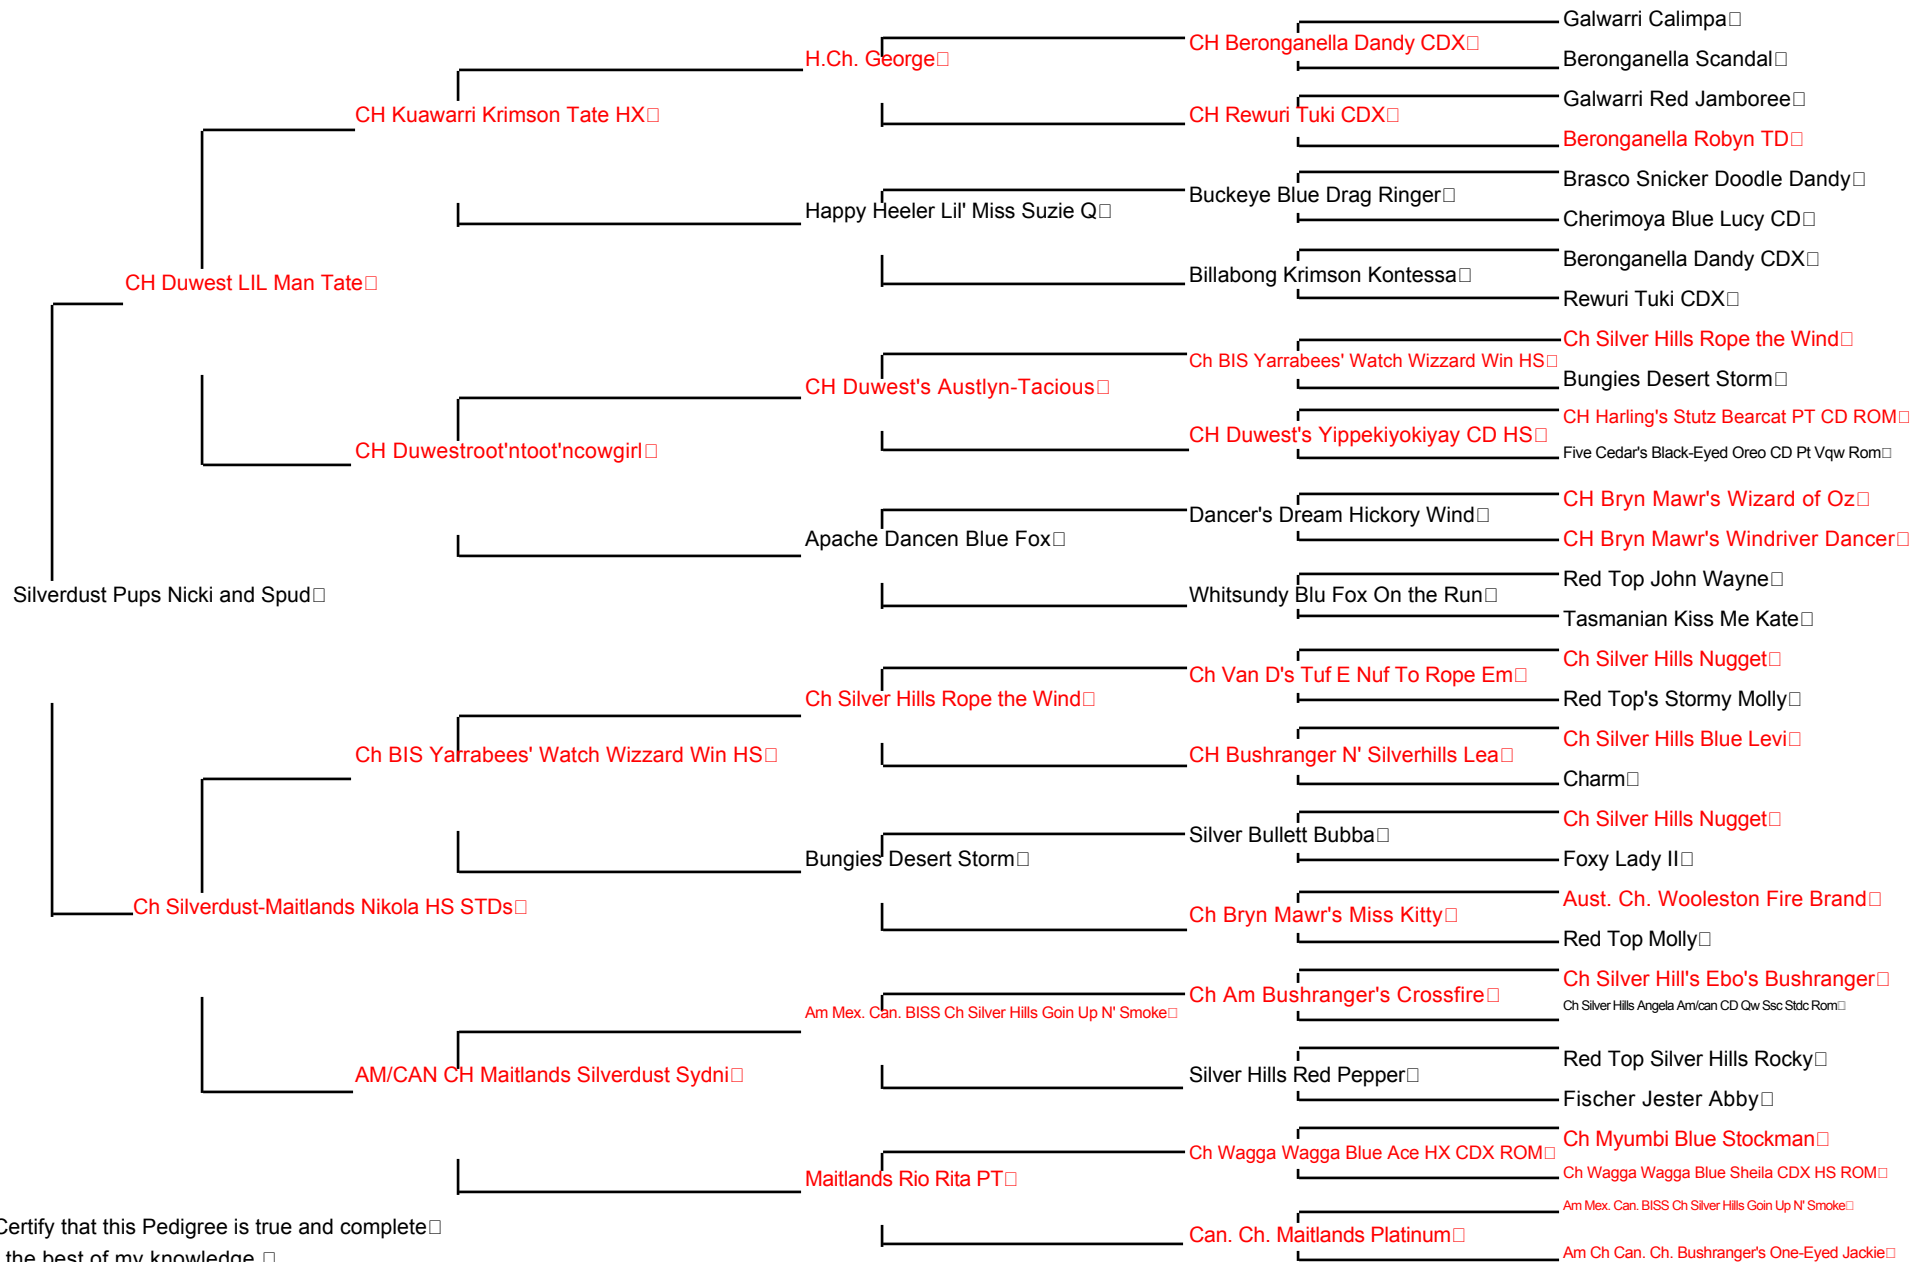

# Pedigree For Silverdust Pups Nicki and Spud

SilverDust Australian Cattle Dogs  
 Deb Casey  
 13105 Red Fern Lane  
 Dallas, TX 75240  
 214-647-1209  
 deb@txk9.com

I Certify that this Pedigree is true and complete  
 to the best of my knowledge.

X \_\_\_\_\_